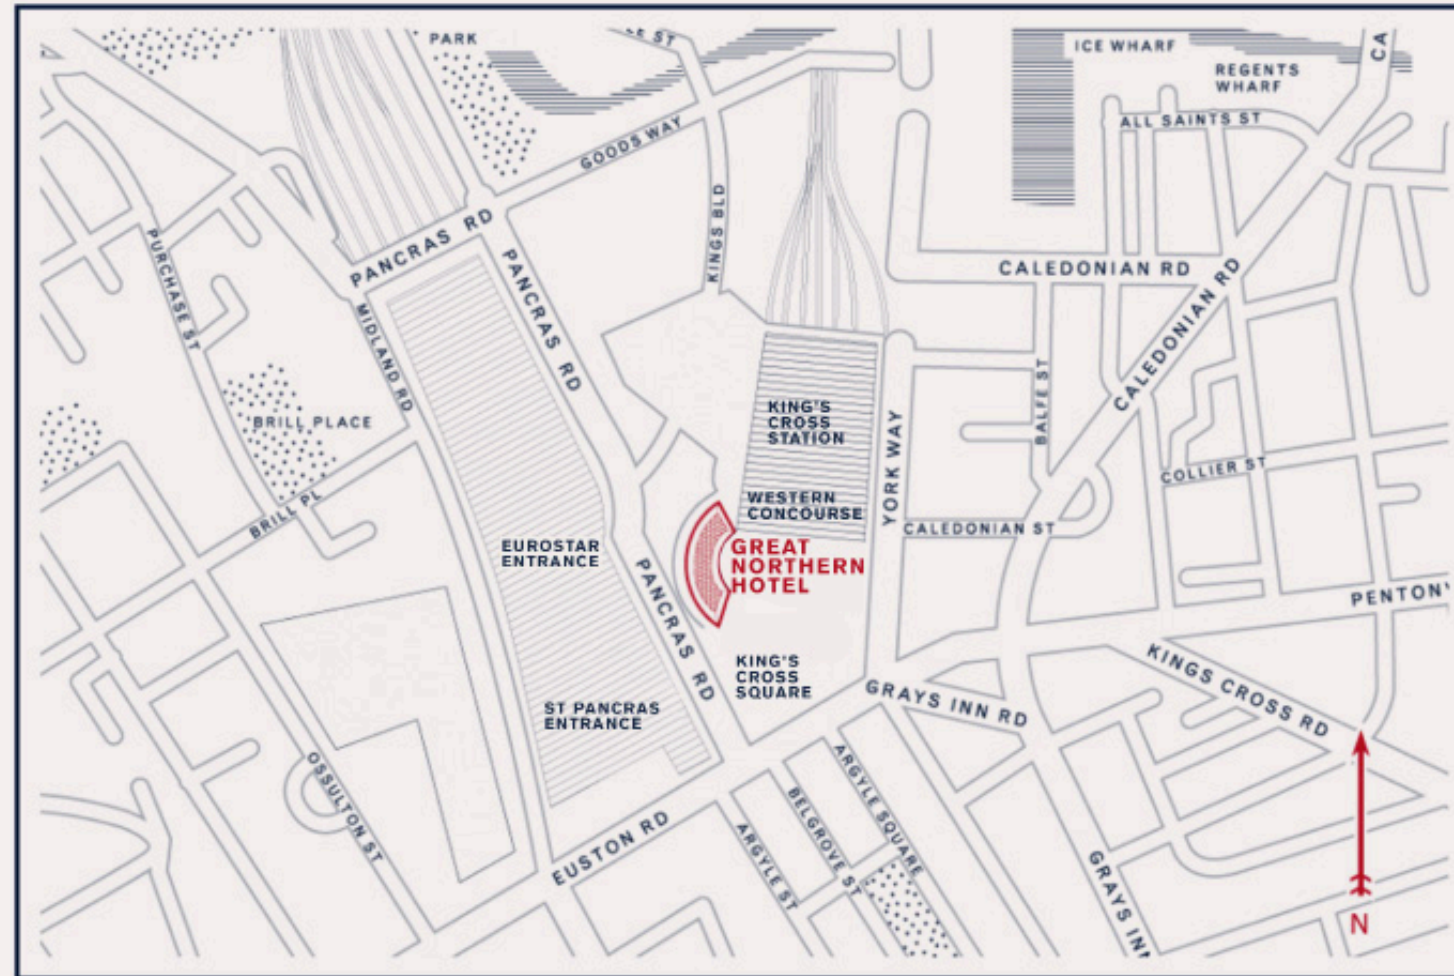

CONTACT

Please email to discuss full exclusive use of our restaurant, RAILS, and GNH Bar & Terrace.

For more information and enquiries,
please contact our events team
on +44 0 203 388 0800
or email events@gnhlondon.com