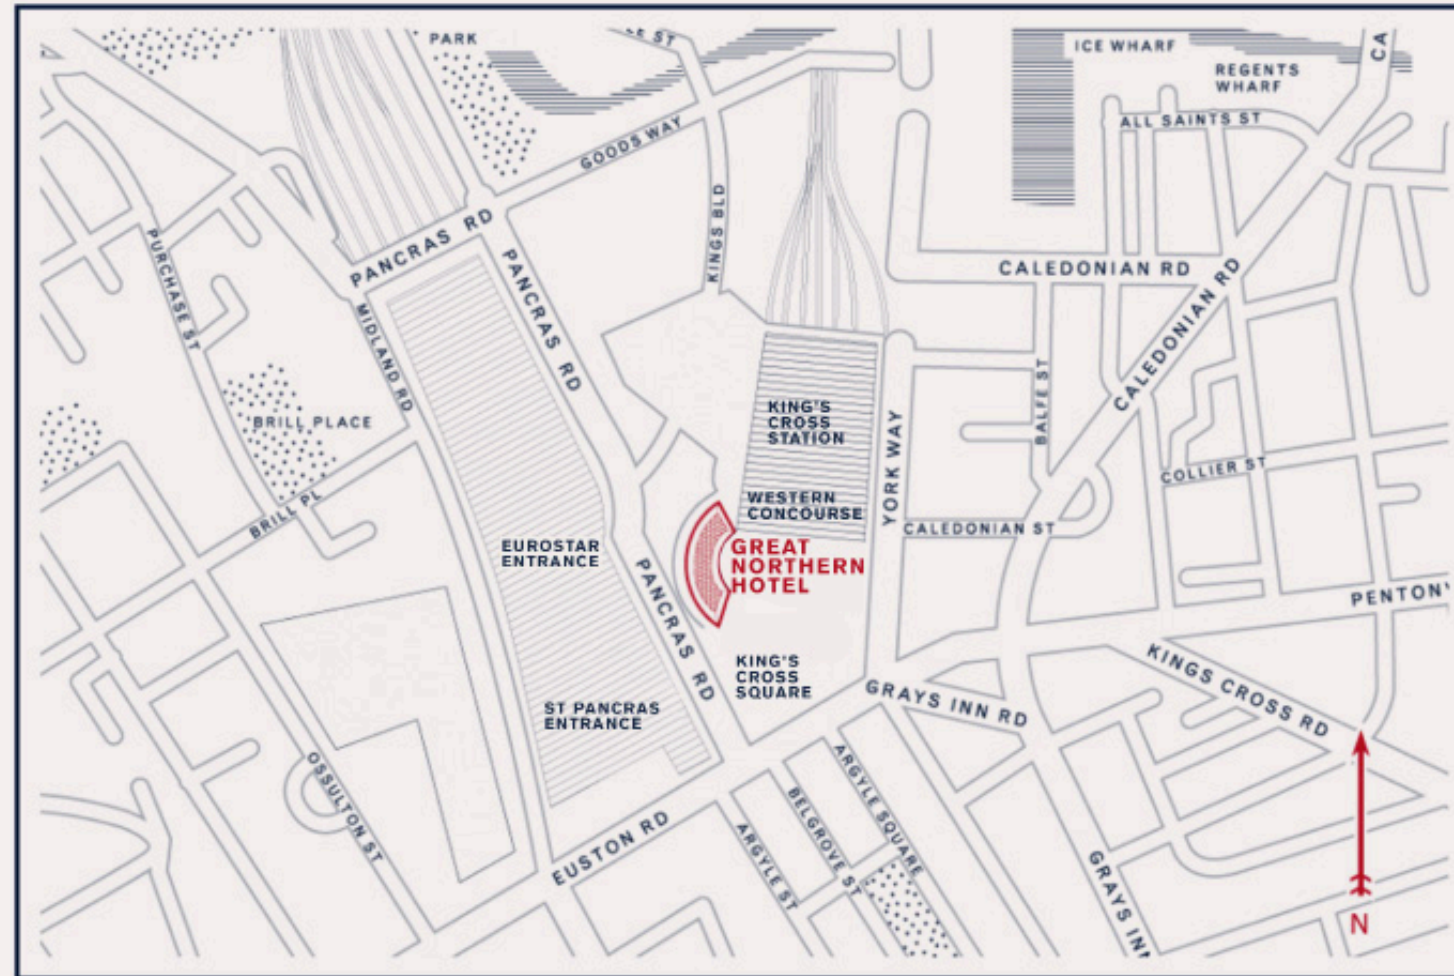

CON-

Please email to discuss full exclusive use of our restaurant, RAILS, and GNH Bar & Terrace.

For more information and enquiries,
please contact our events team
on +44 0 203 388 0800
or email events@gnhlondon.com